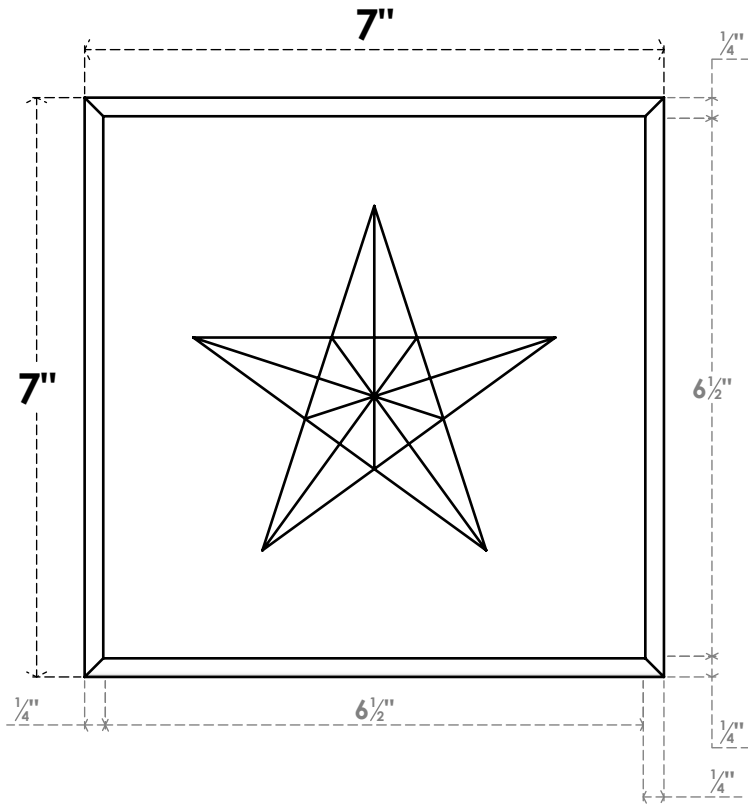

ROSP070X070X075SDG08

7"W X 7"H X 3/4"P STANDARD SEDGWICK STAR ROSETTE WITH ROUNDED EDGE, ARCHITECTURAL GRADE PVC

FRONT

SIDE

EKENA MILLWORK
2300 WEST MAIN ST.
CLARKSVILLE, TX 75426
TOLL FREE: 866-607-0453
WWW.EKENAMILLWORK.COM