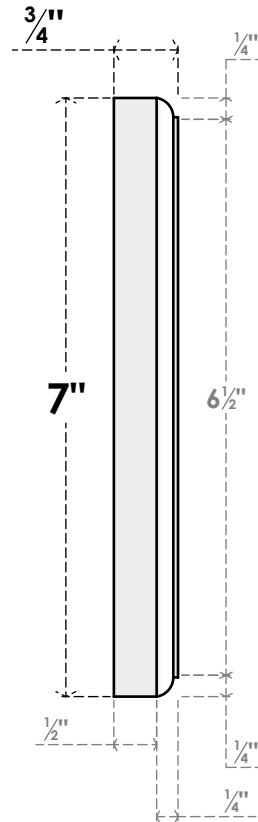

ROSP070X070X075SDG08

7"W X 7"H X 3/4"P STANDARD SEDGWICK STAR ROSETTE WITH ROUNDED EDGE, ARCHITECTURAL GRADE PVC

FRONT

SIDE

EKENA MILLWORK
2300 WEST MAIN ST.
CLARKSVILLE, TX 75426
TOLL FREE: 866-607-0453
WWW.EKENAMILLWORK.COM

NOTES

1. INSTALLATION TO BE COMPLETED IN ACCORDANCE WITH MANUFACTURER'S SPECIFICATIONS.
2. DRAWING MAY NOT BE TO SCALE
3. THIS DRAWING IS INTENDED FOR DESIGN AND PLANNING PURPOSES ONLY.
4. ALL INFORMATION CONTAINED HEREIN WAS CURRENT AT THE TIME OF DEVELOPMENT BUT MUST BE REVIEWED AND APPROVED BY THE PRODUCT MANUFACTURER TO BE CONSIDERED ACCURATE.
5. ARCHITECTURAL GRADE PVC PRODUCTS ARE MADE FROM EXPANDED CELLULAR PVC AND COME NATURALLY WHITE BUT MAY BE PAINTED